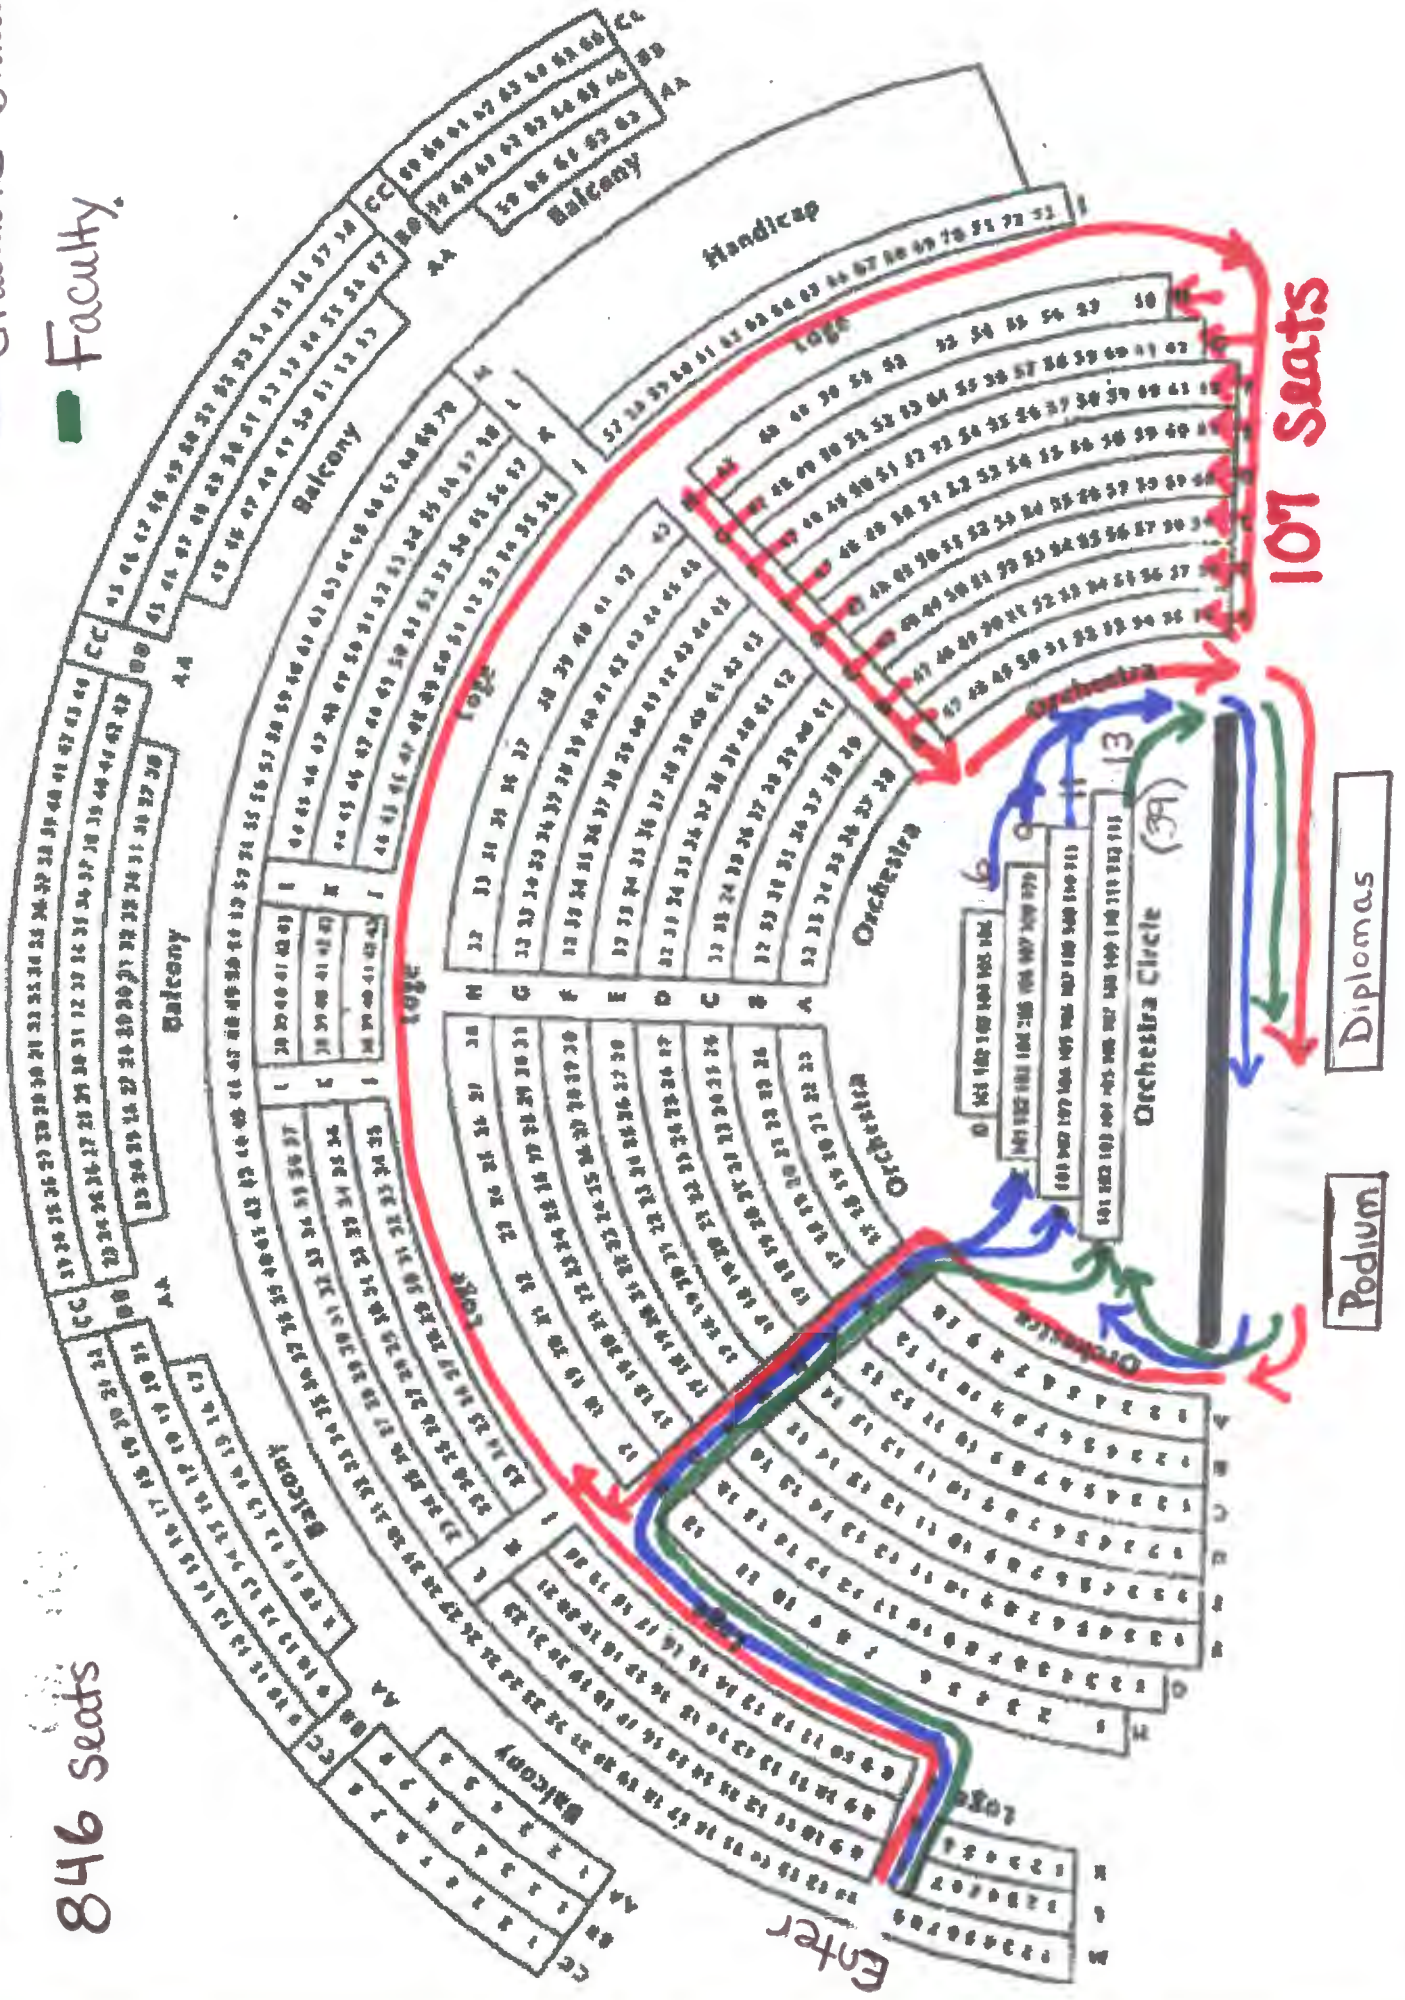

- Undergraduate Students
- Graduate Students
- Faculty

# Old Cabell Seating Chart

846 seats

107 Seats

Diplomas

Podium